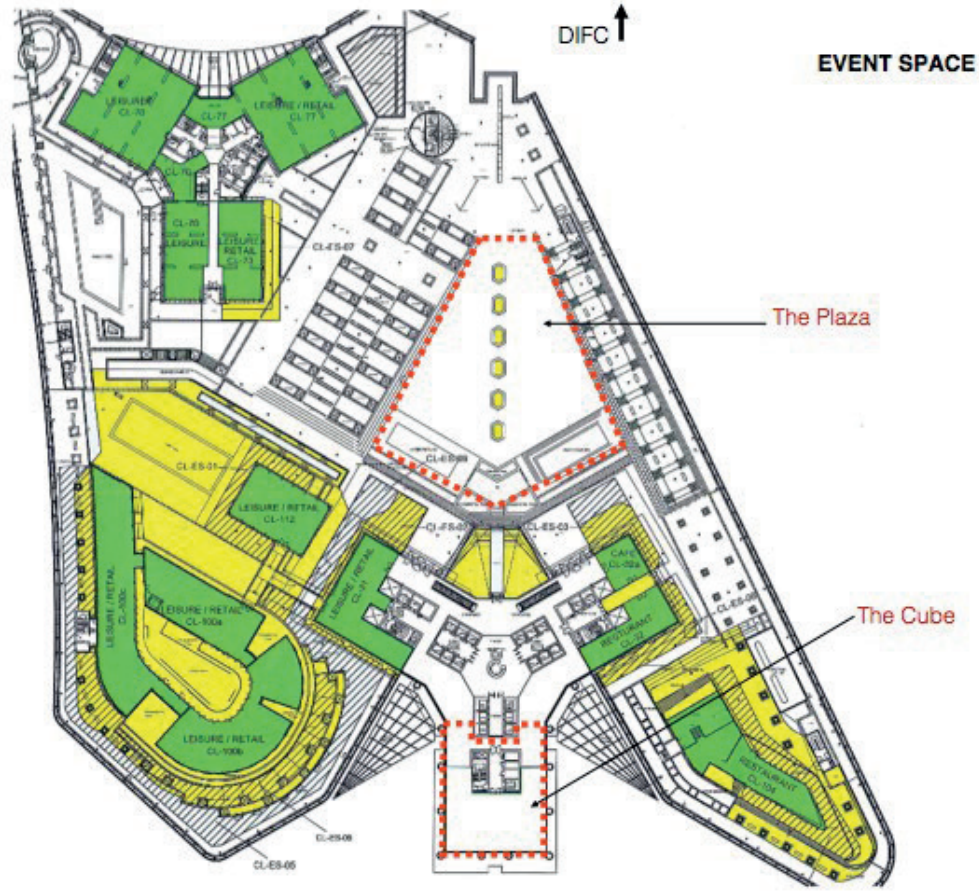

The Cube

Aimed at a discerning audience of 100 people, The Cube offers a sophisticated ambience that never fails to impress.

The Plaza

Panoramic views of the Dubai skyline, DIFC and Downtown Dubai form an integral part of The Plaza – a contemporary urban outdoor space for a capacity of 1000 people.

The Point

Raw, urban, edgy. That is how this unique event space, on the 43rd-45th floor, is described. Perfect for gatherings of up to 350 people.

Event space

THE PLAZA

Exterior concourse space between Office and Residential Towers

The Plaza

The Plaza

The Plaza

The Plaza

Total Area: (approx.)
2,000 sq/m
21,500 sq/ft

Star Trek Beyond 2015

DEKA strong 2021

[▶ Watch Video](#)