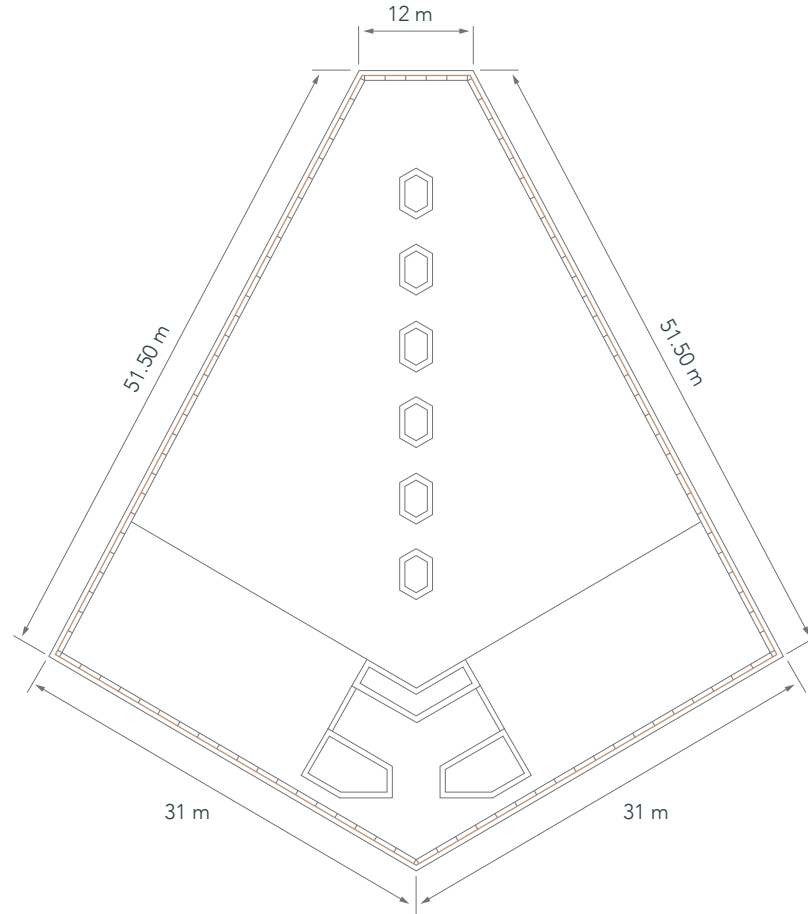

The Cube

Aimed at a discerning audience of 100 people, The Cube offers a sophisticated ambience that never fails to impress.

The Plaza

Panoramic views of the Dubai skyline, DIFC and Downtown Dubai form an integral part of The Plaza – a contemporary urban outdoor space for a capacity of 1000 people.

The Point

Raw, urban, edgy. That is how this unique event space, on the 43rd-45th floor, is described. Perfect for gatherings of up to 350 people.

Event space

THE PLAZA

Exterior concourse space between Office and Residential Towers

The Plaza

The Plaza

The Plaza

The Plaza

Total Area: (approx.)
2,000 sq/m
21,500 sq/ft

Star Trek Beyond 2015

DEKA strong 2021

[▶ Watch Video](#)