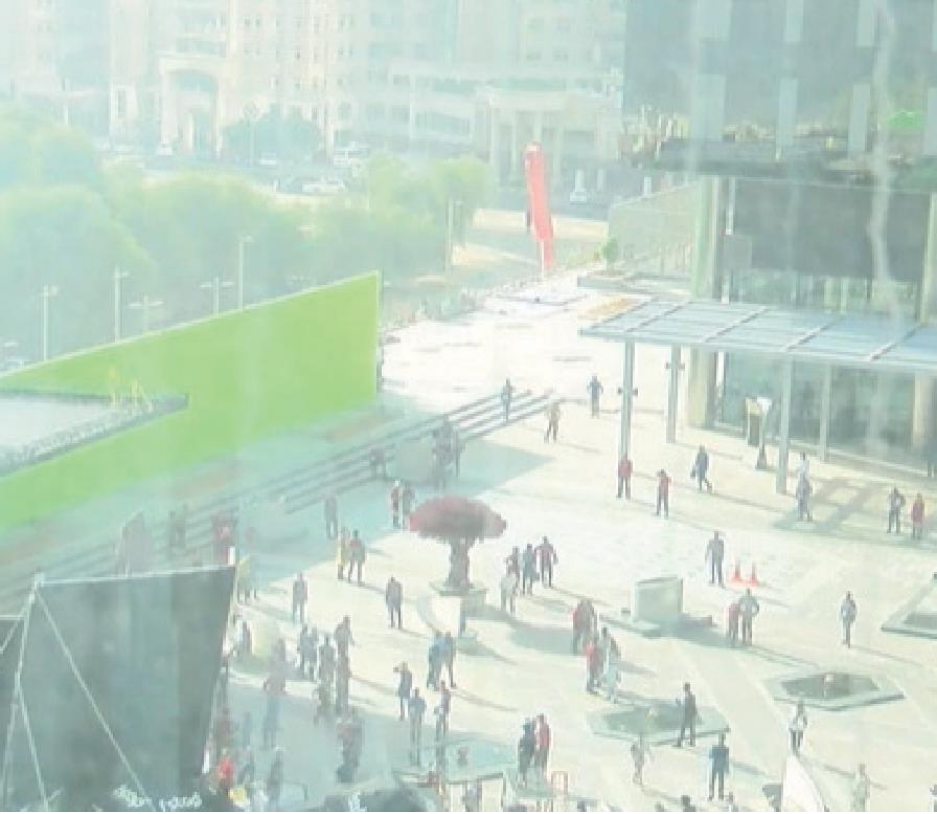

Star Trek Beyond 2015