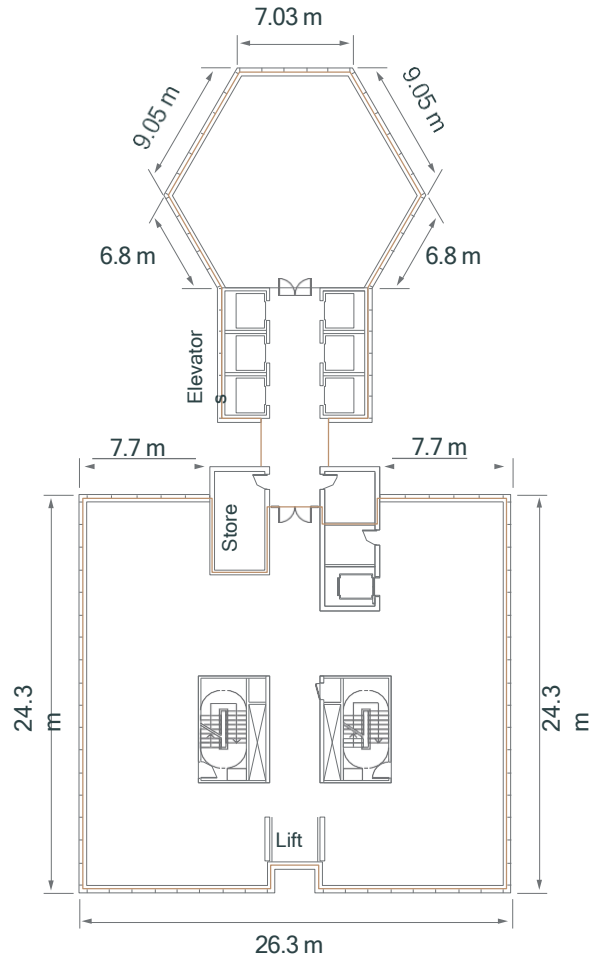

The Cube

The Cube

The Cube

The Cube

Total Area: (approx.)

359.28 sq/m

3,867 sq/ft

Ceiling Height:

The Plaza

The Plaza

The Plaza

The Plaza

Total Area: (approx.)
2,000 sq/m
21,500 sq/ft

Star Trek Beyond 2015

DEKA strong 2021

[▶ Watch Video](#)

The Point

The Point

The Point

The Point

The Point

43rd floor

Total Area: (approx.)
751,49 sq/m
8,089 sq/ft

The Point

44th floor

Total Area: (approx.)
427,35 sq/m
4,600 sq/ft

The Point

45th floor

Total Area: (approx.)

466,55 sq/m

5,022 sq/ft

Plus exterior terrace area -
1,000 sqft