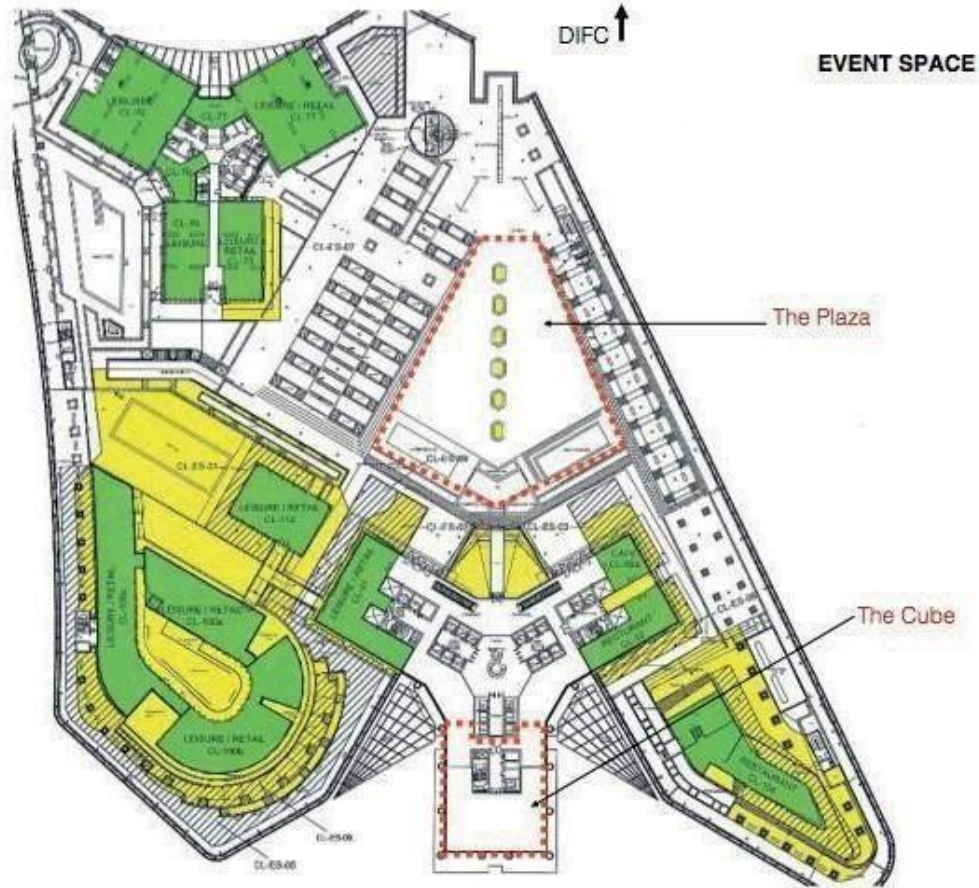

The Cube

Aimed at a discerning audience of 100 people, The Cube offers a sophisticated ambience that never fails to impress.

The Plaza

Panoramic views of the Dubai skyline, DIFC and Downtown Dubai form an integral part of The Plaza - a contemporary urban outdoor space for a capacity of 1000 people.

The Point

Raw, urban, edgy. That is how this unique event space, on the 43rd-45th floor, is described. Perfect for gatherings of up to 350 people.

Event space

THE CUBE

Exhibition and reception space on P3 level

9.30 m

30 feet 6 inches

Collective Visions V2 2018

Korean Sourcing Fair 2020

The Art Workshop 2021

The Sustainability Event 2023

THE PLAZA

Exterior concourse space between Office and Residential Towers

The Plaza

The Plaza

The Plaza

The Plaza

Total Area: (approx.)
2,000 sq/m
21,500 sq/ft

Star Trek Beyond 2015

DEKA strong 2021

[▶ Watch Video](#)