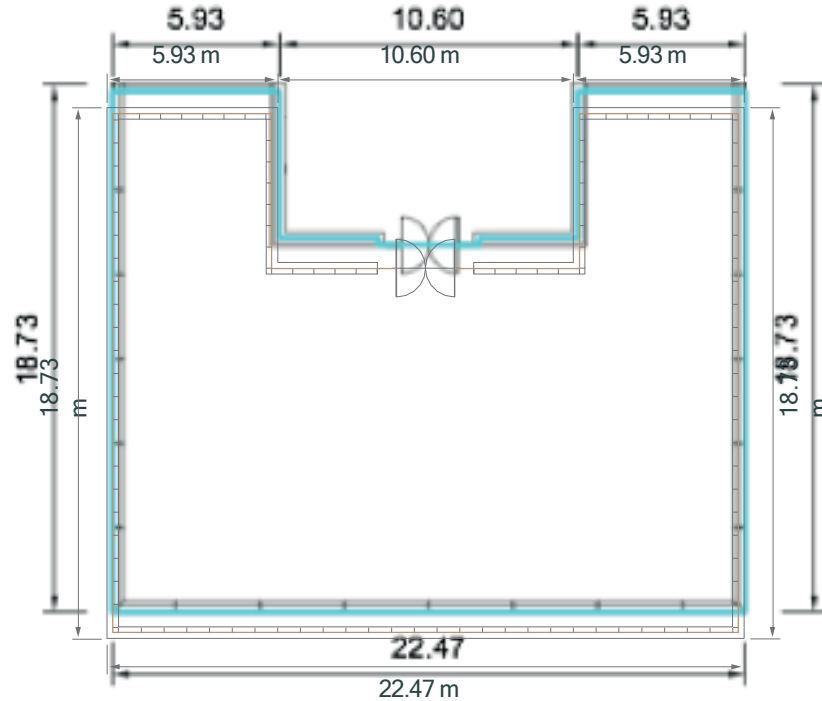

The Point

Raw, urban, edgy. That is how this unique event space, on the 43rd-45th floor, is described. Perfect for gatherings of up to 350 people.

Event space

THE CUBE

Exhibition and reception space on P3 level

The Cube

The Cube

The Cube

The Cube

Total Area: (approx.)

359.28 sq/m

3,867 sq/ft

Ceiling Height:

9.30 m

30 feet 6 inches

Collective Visions V2 2018

Korean Sourcing Fair 2020

The Art Workshop 2021

The Sustainability Event 2023

THE PLAZA

Exterior concourse space between Office and Residential Towers

The Plaza

The Plaza

The Plaza

The Plaza

Total Area: (approx.)
2,000 sq/m
21,500 sq/ft

Star Trek Beyond 2015

DEKA strong 2021

[▶ Watch Video](#)