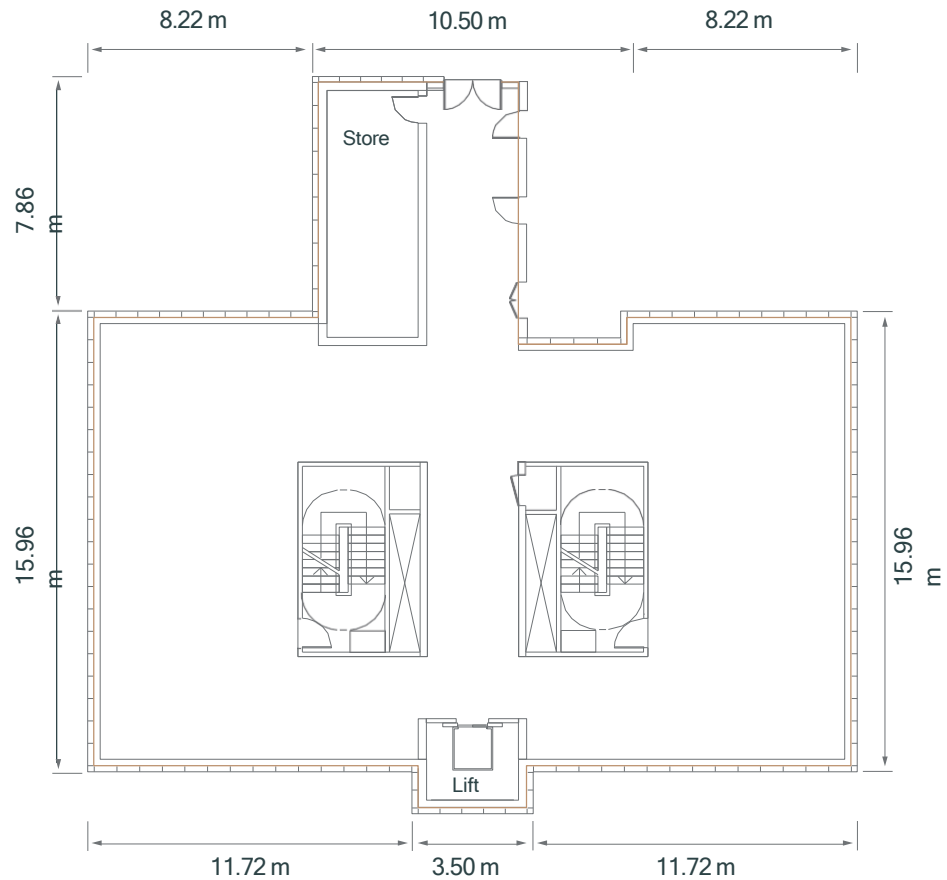

The Point

Raw, urban, edgy. That is how this unique event space, on the 43rd-45th floor, is described. Perfect for gatherings of up to 350 people.

Event space

THE CUBE

Exhibition and reception space on P3 level

The Cube

The Cube

The Cube

The Cube

Total Area: (approx.)

359.28 sq/m

3,867 sq/ft

Ceiling Height:

The Point

The Point

The Point

The Point

The Point

43rd floor

Total Area: (approx.)
751,49 sq/m
8,089 sq/ft

The Point

44th floor

Total Area: (approx.)
427,35 sq/m
4,600 sq/ft

The Point

45th floor

Total Area: (approx.)

466,55 sq/m

5,022 sq/ft

Plus exterior terrace area -
1,000 sqft