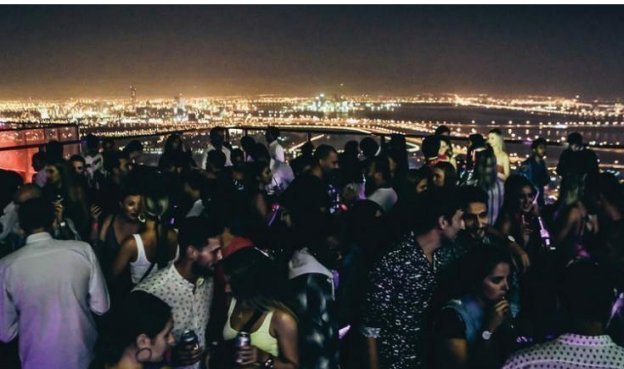

Kenzo Event 2018

[▶ Watch Video](#)