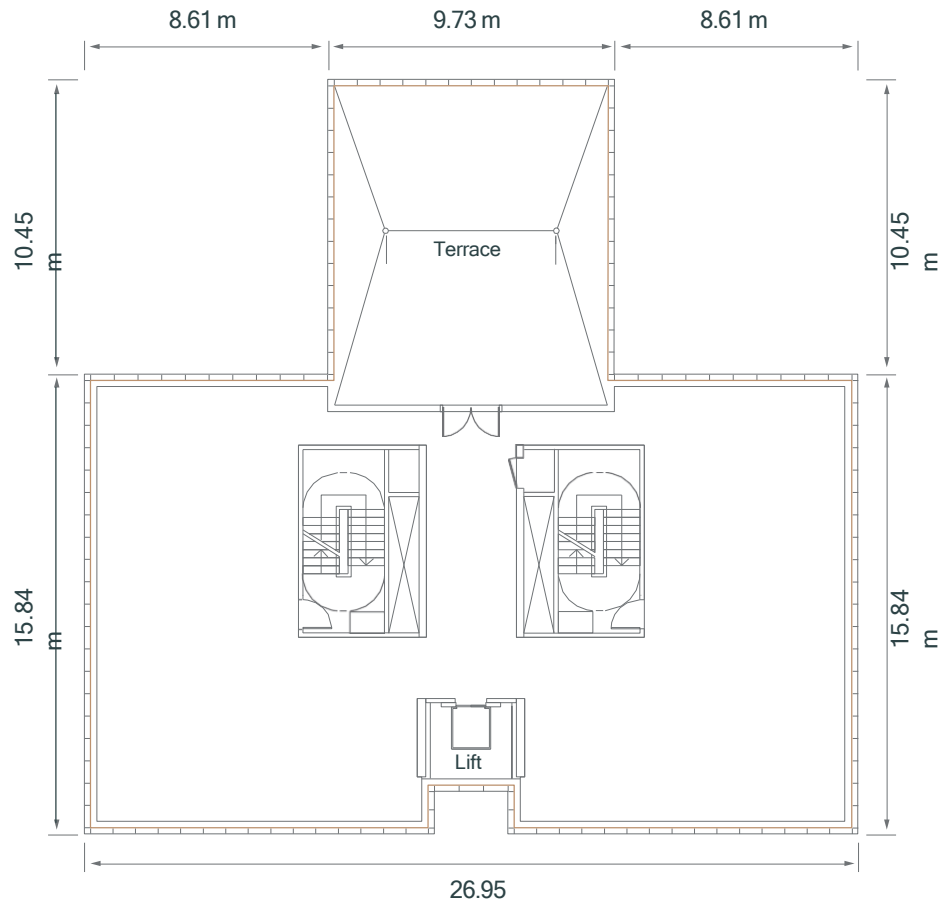

The Point

Raw, urban, edgy. That is how this unique event space, on the 43rd-45th floor, is described. Perfect for gatherings of up to 350 people.

Event space

THE CUBE

Exhibition and reception space on P3 level

The Cube

The Cube

The Cube

The Cube

Total Area: (approx.)

359.28 sq/m

3,867 sq/ft

Ceiling Height:

The Point

The Point

The Point

The Point

The Point

43rd floor

Total Area: (approx.)
751,49 sq/m
8,089 sq/ft

The Point

44th floor

Total Area: (approx.)
427,35 sq/m
4,600 sq/ft

The Point

45th floor

Total Area: (approx.)

466,55 sq/m

5,022 sq/ft

Plus exterior terrace area -
1,000 sqft