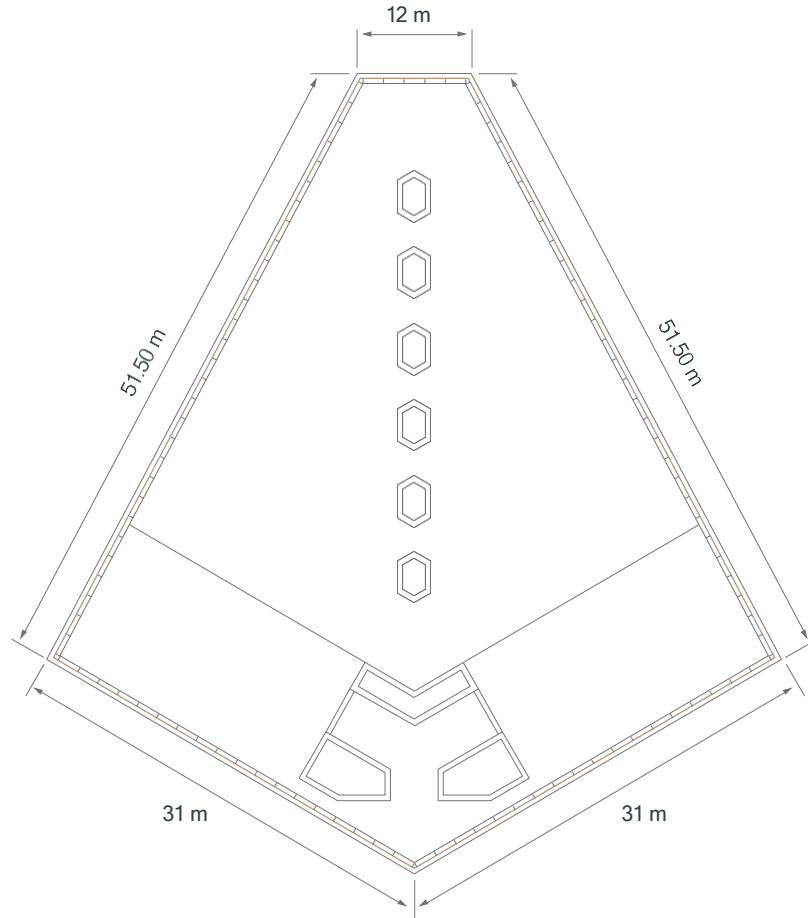

The Point

Raw, urban, edgy. That is how this unique event space, on the 43rd-45th floor, is described. Perfect for gatherings of up to 350 people.

Event space

THE CUBE

Exhibition and reception space on P3 level

The Cube

The Cube

The Cube

The Cube

Total Area: (approx.)

359.28 sq/m

3,867 sq/ft

Ceiling Height:

9.30 m

30 feet 6 inches

Collective Visions V2 2018

Korean Sourcing Fair 2020

The Art Workshop 2021

The Sustainability Event 2023

THE PLAZA

Exterior concourse space between Office and Residential Towers

The Plaza

The Plaza

The Plaza

The Plaza

Total Area: (approx.)
2,000 sq/m
21,500 sq/ft

Star Trek Beyond 2015

DEKA strong 2021

[▶ Watch Video](#)